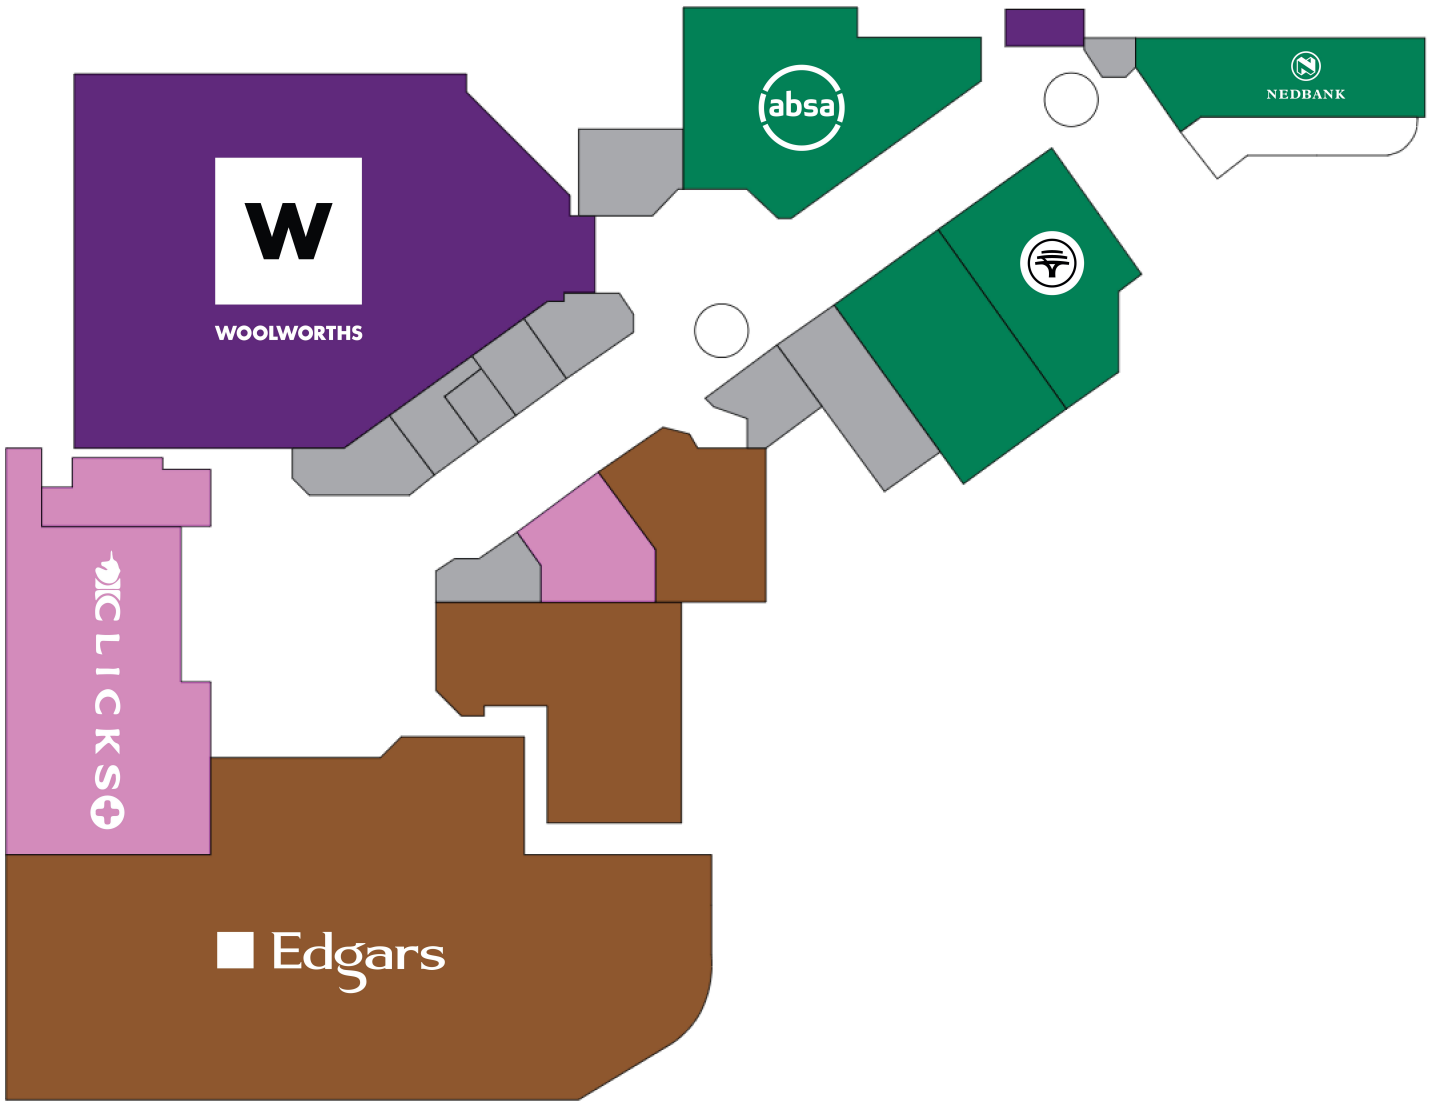

@home
THE HOMEWARE STORE

mrphome

ACKERMANS

Dis-Chem
PHARMACIES
Pharmacists who care

VOLPES
THE HOME OF LINEN

MUGG & BEAN
IT'S RECOMMENDED

WIMPY

tashas

SPUR
RESTAURANTS

W
WOOLWORTHS

CLICKS

■ Edgars

(absa)

NEDBANK