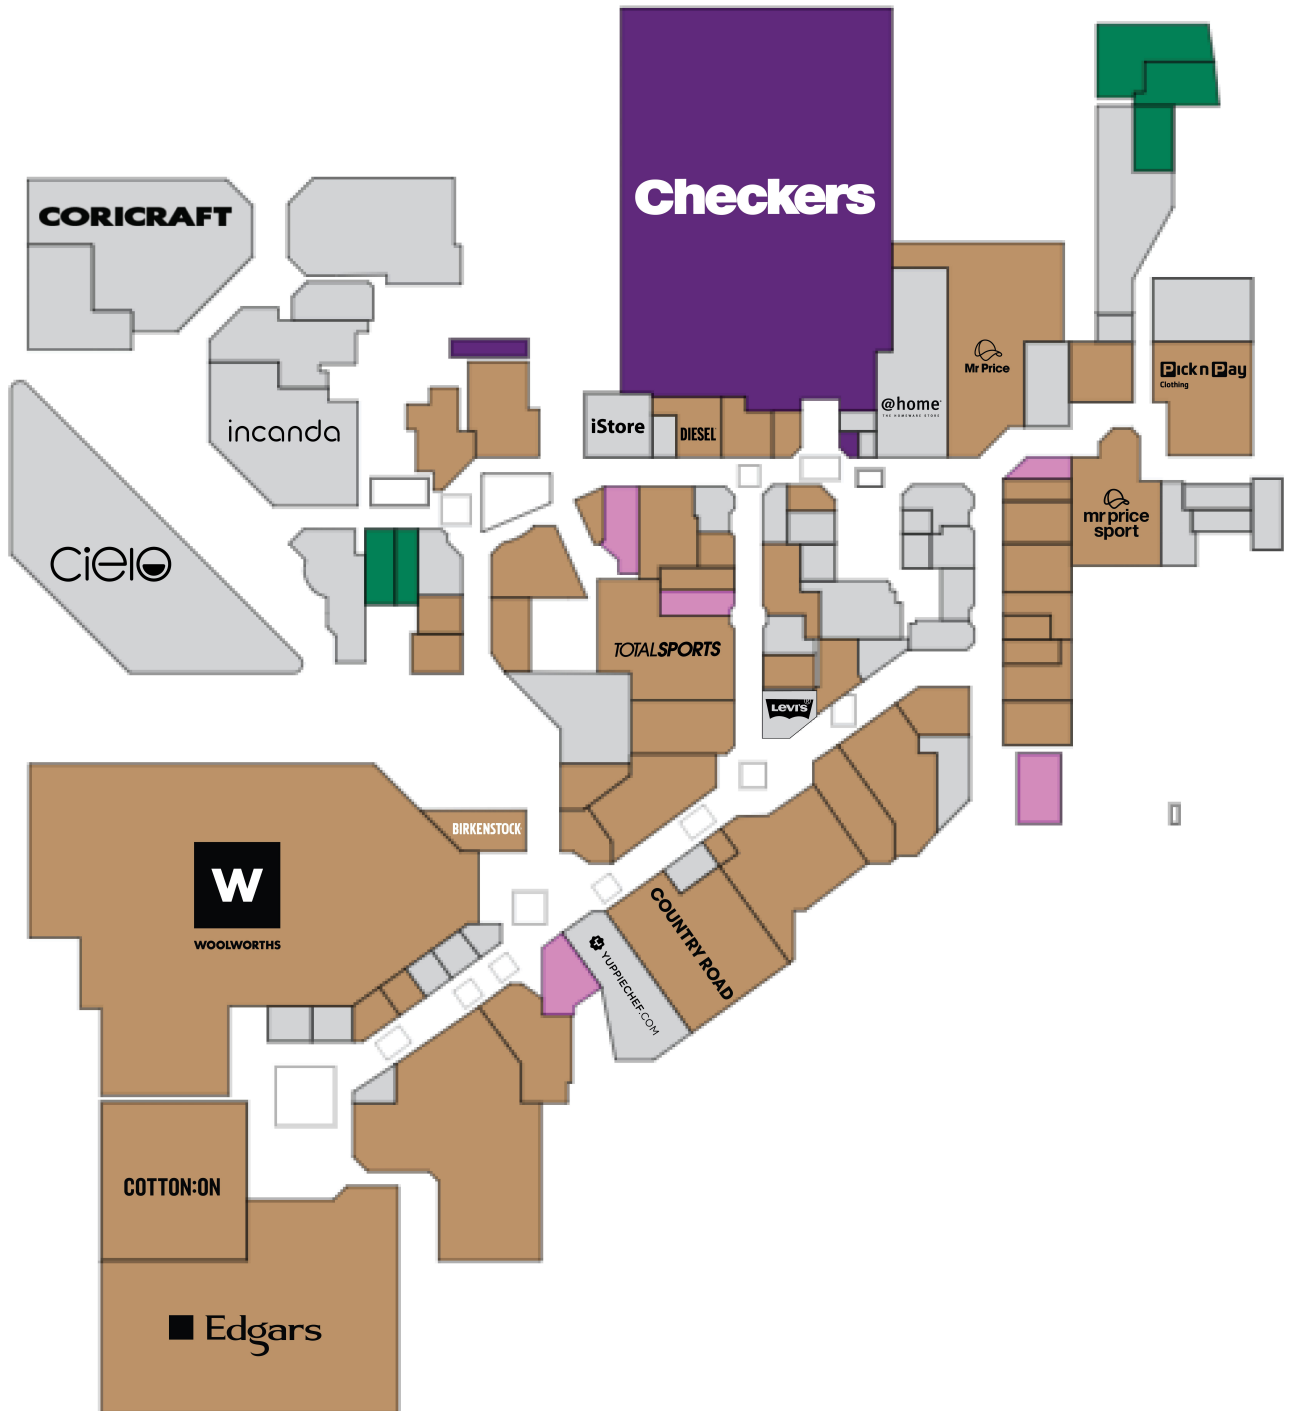

@home
THE HOMEWARE STORE

mrphome

ACKERMANS

Dis-Chem
PHARMACIES
Pharmacists who care

VOLPES
THE HOME OF LINEN

MUGG & BEAN
IT'S RECOMMENDED

WIMPY

tashas

SPUR
RESTAURANTS

W
WOOLWORTHS

CLICKS

■ Edgars

(absa)

NEDBANK